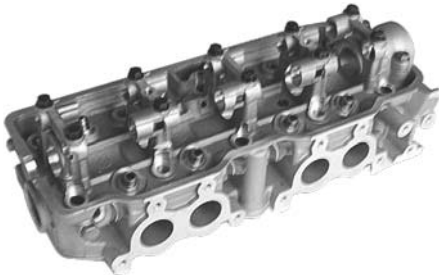

F15

TESTATE MOTORE
CYLINDER HEADS ASSY

TMR006

ISUZU 4JG2

TMR009

MITSUBISHI 4G54

TMR011

MITSUBISHI 4G63

TMR012

MITSUBISHI 6G72

TMR001

NISSAN TD27

TMR010

NISSAN TD42

TMR007

NISSAN SD22

TMR008

NISSAN SD25

TMR004

TOYOTA 4Y

TMR005

TOYOTA 2H

F15

TESTATE MOTORE
CYLINDER HEADS ASSY