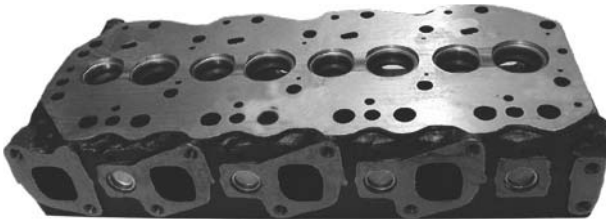

F15

TESTATE MOTORE
CYLINDER HEADS ASSY

TMR006

ISUZU 4JG2

TMR009

MITSUBISHI 4G54

TMR011

MITSUBISHI 4G63

TMR012

MITSUBISHI 6G72

TMR001

NISSAN TD27

TMR010

NISSAN TD42

TMR007

NISSAN SD22

TMR008

NISSAN SD25

TMR004

TOYOTA 4Y

TMR005

TOYOTA 2H

F15

TESTATE MOTORE
CYLINDER HEADS ASSY