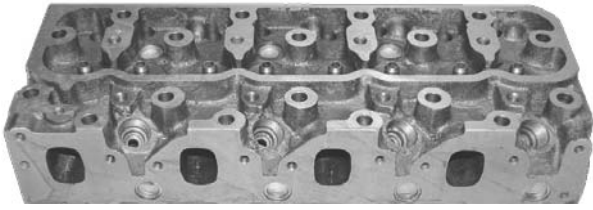

F15

TESTATE MOTORE
CYLINDER HEADS ASSY

TMR006

ISUZU 4JG2

TMR009

MITSUBISHI 4G54

TMR011

MITSUBISHI 4G63

TMR012

MITSUBISHI 6G72

TMR001

NISSAN TD27

TMR010

NISSAN TD42

TMR007

NISSAN SD22

TMR008

NISSAN SD25

TMR004

TOYOTA 4Y

TMR005

TOYOTA 2H

F15

TESTATE MOTORE
CYLINDER HEADS ASSY