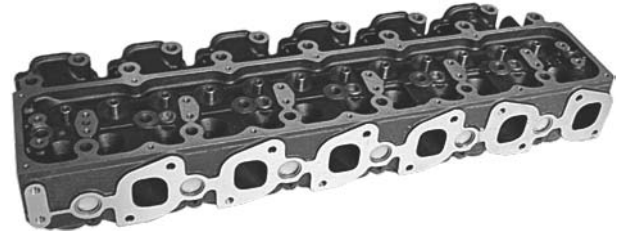

F15

TESTATE MOTORE
CYLINDER HEADS ASSY

TMR006

ISUZU 4JG2

TMR009

MITSUBISHI 4G54

TMR011

MITSUBISHI 4G63

TMR012

MITSUBISHI 6G72

TMR001

NISSAN TD27

TMR010

NISSAN TD42

TMR007

NISSAN SD22

TMR008

NISSAN SD25

TMR004

TOYOTA 4Y

TMR005

TOYOTA 2H

F15

TESTATE MOTORE
CYLINDER HEADS ASSY