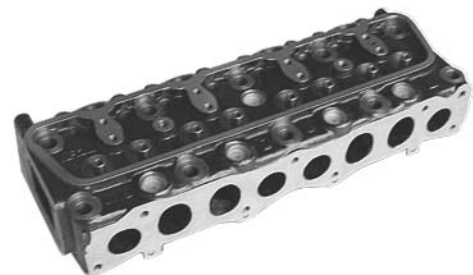

F15

TESTATE MOTORE
CYLINDER HEADS ASSY

TMR006

ISUZU 4JG2

TMR009

MITSUBISHI 4G54

TMR011

MITSUBISHI 4G63

TMR012

MITSUBISHI 6G72

TMR001

NISSAN TD27

TMR010

NISSAN TD42

TMR007

NISSAN SD22

TMR008

NISSAN SD25

TMR004

TOYOTA 4Y

TMR005

TOYOTA 2H

F15

TESTATE MOTORE
CYLINDER HEADS ASSY